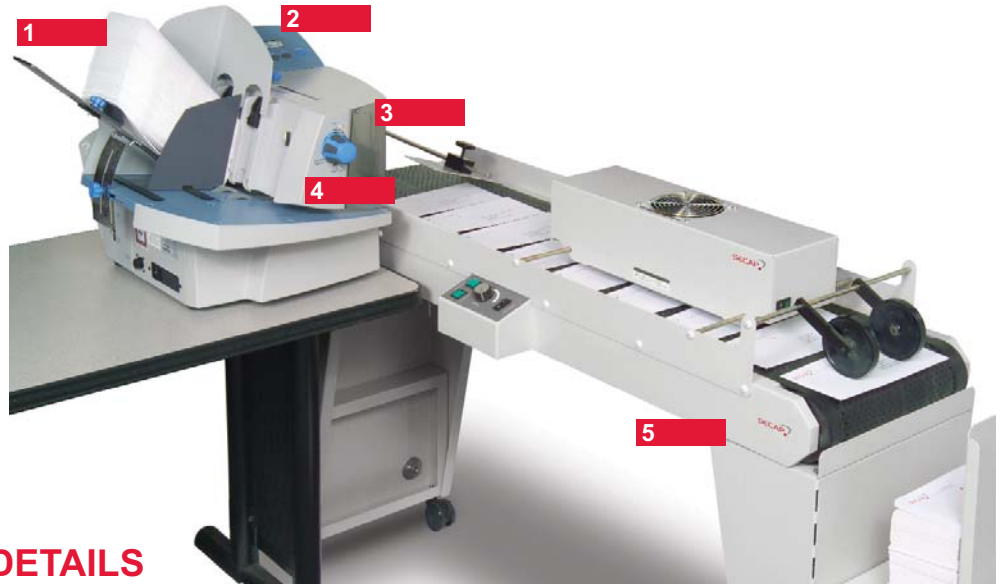

TECHNICAL SPECIFICATIONS

Maximum Speed Per Hour:

Up to 22,000/hr. – Super Draft
Up to 16,500/hr. – Draft
Up to 11,000/hr. – Letter
Up to 5,500/hr. – Executive

Print Area:

1.5" of print using 3 pens over an image area of 13" x 13.5"

Media Size:

Width: 3" to 13"
Length: 5" to 15.5"
Thickness: Up to 1/4"

Print Resolution:

150, 200, 300, 600 dpi horizontal;
600 dpi vertical

Print Modes:

Super Draft, Draft, Letter, Executive.
Light mode available in each of the 4 print modes. Uses less ink while still producing USPS® compliant barcodes.

Fonts:

Internal: 12 scaleable fonts
Unlimited true type fonts (downloadable)

Barcode:

USPS®, PLANET Code® Barcode, Intelligent Mail Barcode, EAN-13/UPC-A Internal

Interface:

USB, Ethernet

Driver Compatibility:

Windows® 95, 98, 2000, NT, ME, XP and Vista

Printhead/InkJet Cartridge:

HP Versatile Black, Spot Color: Yellow, Blue, Green, Red

Optional Equipment:

Dryer, Conveyor, Table

Physical Characteristics:

Dimensions: 18"W x 17"D x 18"H
Weight: 50 lbs.
Power: 120 Vac, 60 Hz

Certification:

UL, CSA

Specifications subject to change without notice. Speeds may vary depending on media.

The following trademarks are owned by the United States Postal Service®: USPS, United States Postal Service, PLANET Code and Intelligent Mail Barcode. The HP logo is a registered trademark owned by Hewlett Packard. All other trademarks are property of the respective owner.

DETAILS

The SA5000 is designed to meet the demands of frequent mailers focused on productivity and performance. Print directly onto your mail piece or envelope and reduce preparation time and postage costs. Adding unique messages and spot color will help to get your mail opened and read. Address in-house with professional results!

1. Media Hopper

Extended hopper holds up to 450 #10 envelopes or 1,000 postcards. Also accepts direct mail pieces and various sized media. Spring loaded rollers provide reliable feeding.

2. Printer Controls

Control panel software monitors printer status and controls printer from host PC. An operator can perform remote diagnostics and multi-task while running a job. Easy to read LCD display for non-PC control.

3. Print Engine

Change out cartridges easily on the SA5000 with its one piece hinged cover. Precise printhead position produces accurate placement of text and graphics. Its light mode feature improves ink savings.

4. Adjustable To Media Thickness and Size

Handles up to 1/4" thickness. Open throat design handles oversized pieces. Control rollers guide media through paper path, giving extra care to smaller pieces.

5. Optional Conveyor and Dryer

The optional TC 48 Conveyor and TD 36 Dryer (shown above with the SA5000) provide improved drying and convenient stacking of materials for high volume runs.